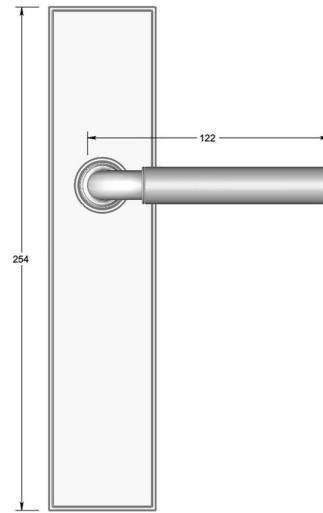

Stepped lever on long backplate

Product image

Dimensions drawing (DIM)

Reference

FL206 TB03 SCU

Material

Brass

Finish

Trad satin copper

Backplate

TB03

Description

Solid cast handle
 Concealed fixing
 High performance bearing
 Supplied with fixings for timber
 Available with various backplates and roses