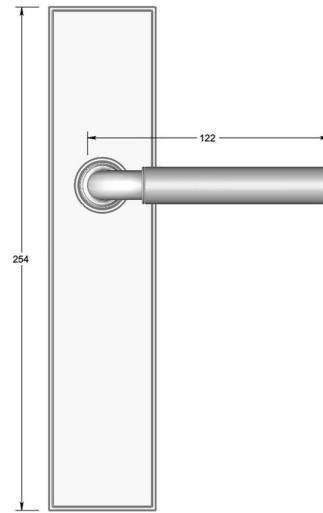

Stepped lever on long backplate

Product image

Dimensions drawing (DIM)

Reference

FL206 TB03 SB

Finish

Trad satin brass

Material

Brass

Backplate

TB03

Description

Solid cast handle
 Concealed fixing
 High performance bearing
 Supplied with fixings for timber
 Available with various backplates and roses