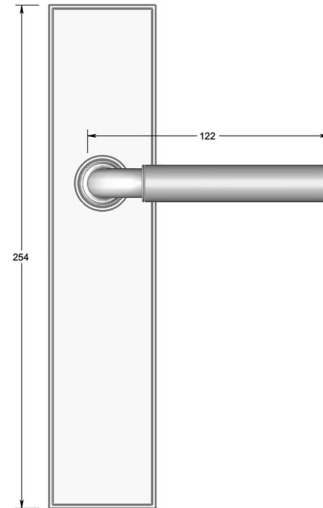

## Stepped lever on long backplate

Product image

Dimensions drawing (DIM)

**Reference**

FL206 TB03 EBZ

**Finish**

Trad ebony bronze

**Material**

Brass

**Backplate**

TB03

**Description**

Solid cast handle  
 Concealed fixing  
 High performance bearing  
 Supplied with fixings for timber  
 Available with various backplates and roses