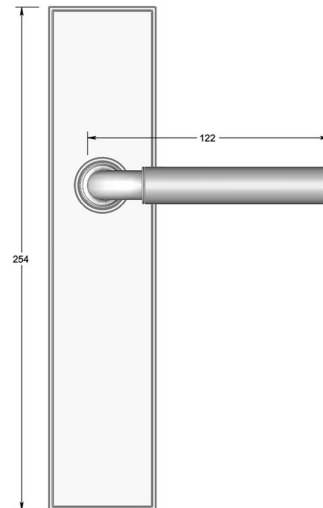

## Stepped lever on long backplate

Product image

Dimensions drawing (DIM)

**Reference**

FL206 TB03 DZB

**Finish**

Trad dark bronze

**Material**

Brass

**Backplate**

TB03

**Description**

Solid cast handle  
 Concealed fixing  
 High performance bearing  
 Supplied with fixings for timber  
 Available with various backplates and roses