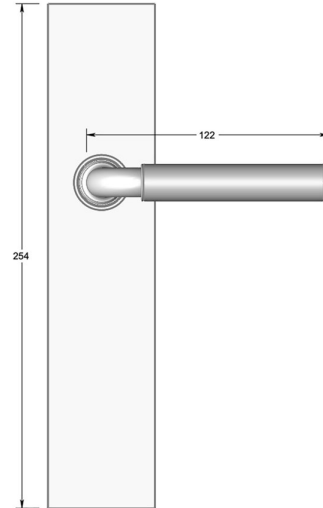

Stepped lever on long backplate

Product image

Dimensions drawing (DIM)

Reference

FL206 TB01 PRG

Finish

Trad polished rose gold

Material

Brass

Backplate

TB01

Description

Solid cast handle
 Concealed fixing
 High performance bearing
 Supplied with fixings for timber
 Available with various backplates and roses