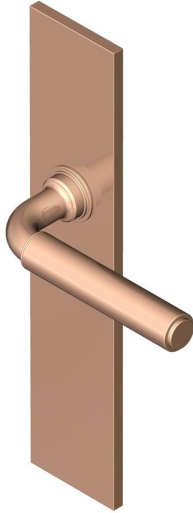

Stepped lever on long backplate

Product image

Dimensions drawing (DIM)

Reference

FL206 TB01 PRG

Finish

Trad polished rose gold

Material

Brass

Backplate

TB01

Description

Solid cast handle
 Concealed fixing
 High performance bearing
 Supplied with fixings for timber
 Available with various backplates and roses