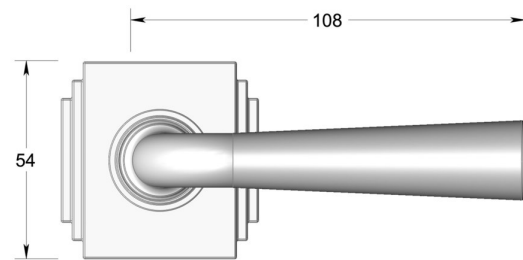

## Tapered lever handle on square rose

Product image

Dimensions drawing (DIM)

**Reference**

FL205 TR22 SNI

**Finish**

Trad satin nickel

**Material**

Brass

**Backplate**

TR22

**Description**

Solid cast handle  
 Concealed fixing  
 High performance bearing  
 Supplied with fixings for timber  
 Available with various backplates and roses