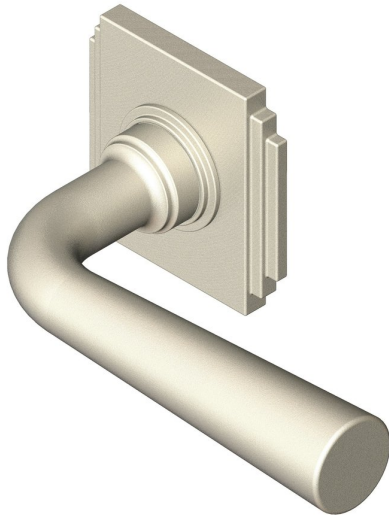

## Tapered lever handle on square rose

Product image

Dimensions drawing (DIM)

**Reference**

FL205 TR22 SNI

**Finish**

Trad satin nickel

**Material**

Brass

**Backplate**

TR22

**Description**

Solid cast handle  
 Concealed fixing  
 High performance bearing  
 Supplied with fixings for timber  
 Available with various backplates and roses