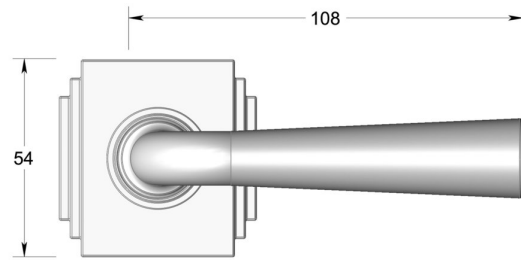

## Tapered lever handle on square rose

Product image

Dimensions drawing (DIM)

**Reference**

FL205 TR22 PC

**Finish**

Trad polished chrome

**Material**

Brass

**Backplate**

TR22

**Description**

Solid cast handle  
 Concealed fixing  
 High performance bearing  
 Supplied with fixings for timber  
 Available with various backplates and roses