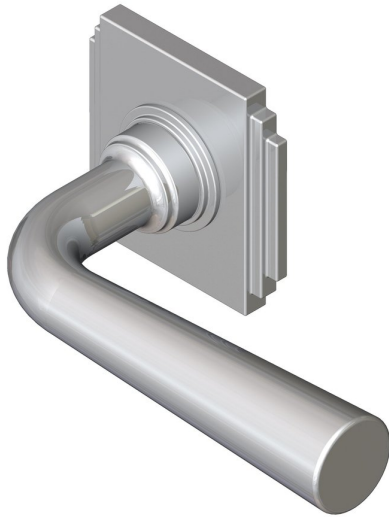

## Tapered lever handle on square rose

Product image

Dimensions drawing (DIM)

**Reference**

FL205 TR22 PC

**Finish**

Trad polished chrome

**Material**

Brass

**Backplate**

TR22

**Description**

Solid cast handle  
 Concealed fixing  
 High performance bearing  
 Supplied with fixings for timber  
 Available with various backplates and roses