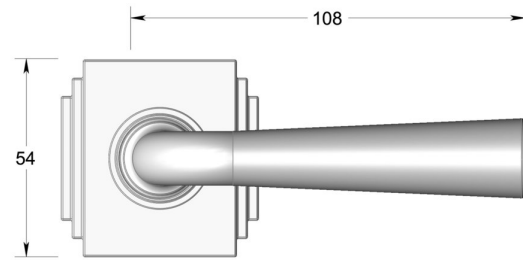

Tapered lever handle on square rose

Product image

Dimensions drawing (DIM)

Reference

FL205 TR22 IBZ

Material

Brass

Finish

Trad imperial bronze

Backplate

TR22

Description

Solid cast handle
 Concealed fixing
 High performance bearing
 Supplied with fixings for timber
 Available with various backplates and roses