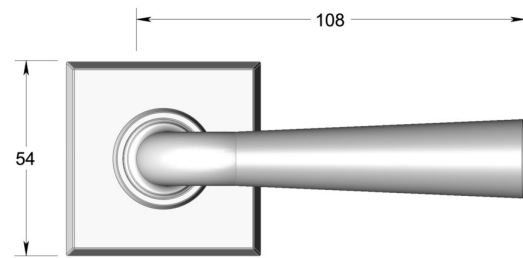

## Tapered lever handle on square rose

Product image

Dimensions drawing (DIM)

**Reference**

FL205 TR20 SNI

**Finish**

Trad satin nickel

**Material**

Brass

**Backplate**

TR20

**Description**

Solid cast handle  
 Concealed fixing  
 High performance bearing  
 Supplied with fixings for timber  
 Available with various backplates and roses