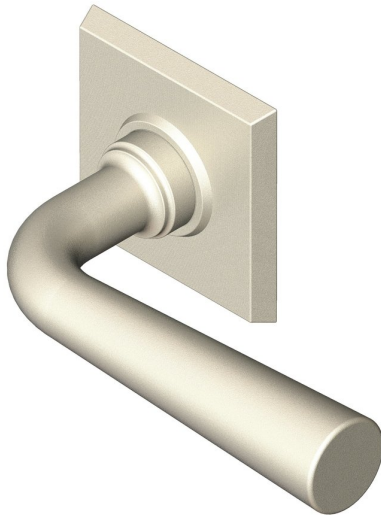

## Tapered lever handle on square rose

Product image

Dimensions drawing (DIM)

**Reference**

FL205 TR20 SNI

**Finish**

Trad satin nickel

**Material**

Brass

**Backplate**

TR20

**Description**

Solid cast handle  
 Concealed fixing  
 High performance bearing  
 Supplied with fixings for timber  
 Available with various backplates and roses