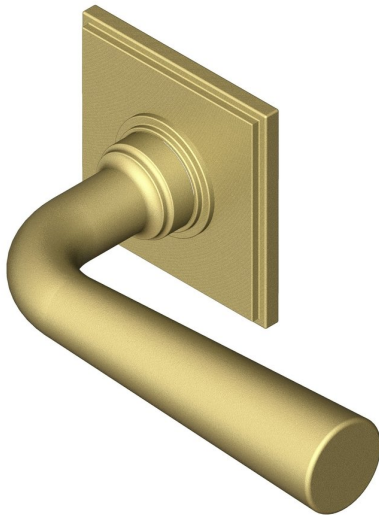

## Tapered lever handle on square rose

Product image

Dimensions drawing (DIM)

**Reference**

FL205 TR19 SB

**Material**

Brass

**Finish**

Trad satin brass

**Backplate**

TR19

**Description**

Solid cast handle  
 Concealed fixing  
 High performance bearing  
 Supplied with fixings for timber  
 Available with various backplates and roses