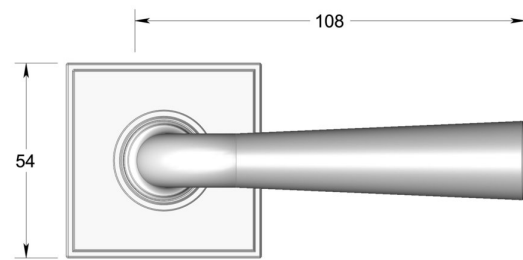

## Tapered lever handle on square rose

Product image

Dimensions drawing (DIM)

**Reference**

FL205 TR19 SB

**Material**

Brass

**Finish**

Trad satin brass

**Backplate**

TR19

**Description**

Solid cast handle  
 Concealed fixing  
 High performance bearing  
 Supplied with fixings for timber  
 Available with various backplates and roses