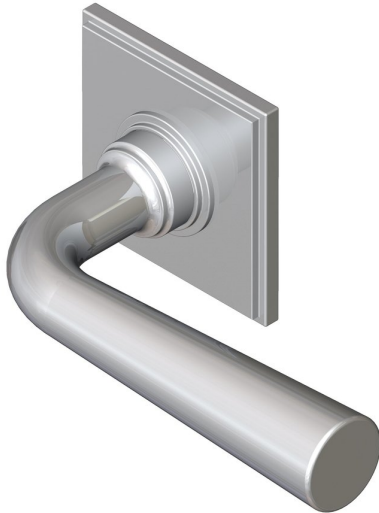

## Tapered lever handle on square rose

Product image

Dimensions drawing (DIM)

**Reference**

FL205 TR19 PC

**Material**

Brass

**Finish**

Trad polished chrome

**Backplate**

TR19

**Description**

Solid cast handle  
 Concealed fixing  
 High performance bearing  
 Supplied with fixings for timber  
 Available with various backplates and roses