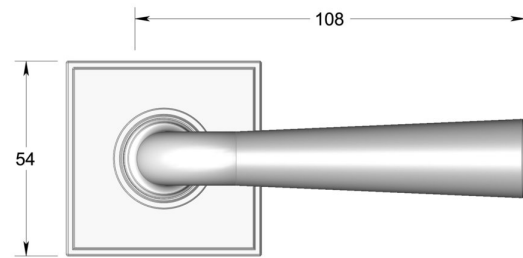

## Tapered lever handle on square rose

Product image

Dimensions drawing (DIM)

**Reference**

FL205 TR19 PC

**Material**

Brass

**Finish**

Trad polished chrome

**Backplate**

TR19

**Description**

Solid cast handle  
 Concealed fixing  
 High performance bearing  
 Supplied with fixings for timber  
 Available with various backplates and roses