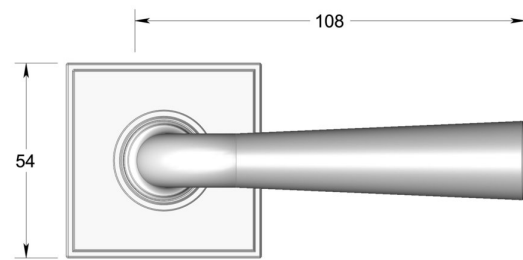

Tapered lever handle on square rose

Product image

Dimensions drawing (DIM)

Reference

FL205 TR19 IBZ

Material

Brass

Finish

Trad imperial bronze

Backplate

TR19

Description

Solid cast handle
 Concealed fixing
 High performance bearing
 Supplied with fixings for timber
 Available with various backplates and roses