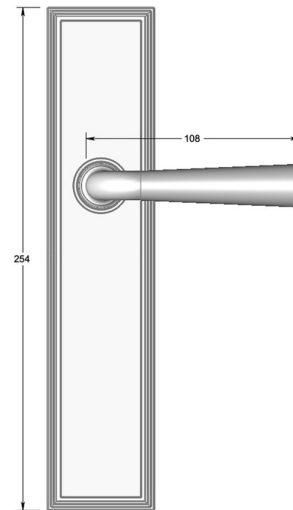

Tapered lever handle on long backplate

Product image

Dimensions drawing (DIM)

Reference

FL205 TB04 SC

Material

Brass

Finish

Trad satin chrome

Backplate

TB04

Description

Solid cast handle
 Concealed fixing
 High performance bearing
 Supplied with fixings for timber
 Available with various backplates and roses