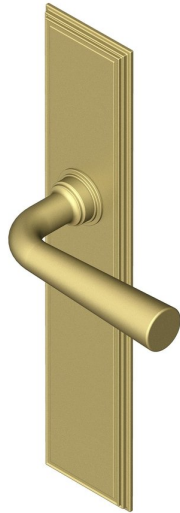

## Tapered lever handle on long backplate

Product image

Dimensions drawing (DIM)

**Reference**

FL205 TB04 SB

**Material**

Brass

**Finish**

Trad satin brass

**Backplate**

TB04

**Description**

Solid cast handle  
 Concealed fixing  
 High performance bearing  
 Supplied with fixings for timber  
 Available with various backplates and roses