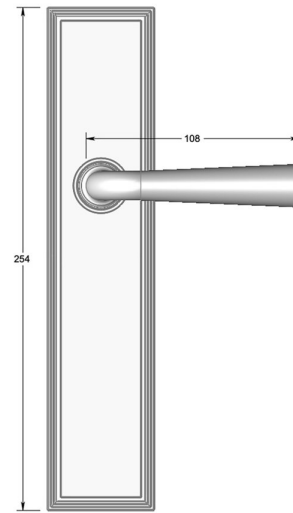

## Tapered lever handle on long backplate

Product image

Dimensions drawing (DIM)

**Reference**

FL205 TB04 SB

**Material**

Brass

**Finish**

Trad satin brass

**Backplate**

TB04

**Description**

Solid cast handle  
 Concealed fixing  
 High performance bearing  
 Supplied with fixings for timber  
 Available with various backplates and roses