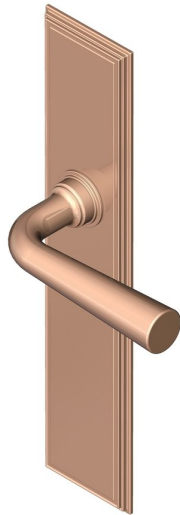

Tapered lever handle on long backplate

Product image

Dimensions drawing (DIM)

Reference

FL205 TB04 PRG

Material

Brass

Finish

Trad polished rose gold

Backplate

TB04

Description

Solid cast handle
 Concealed fixing
 High performance bearing
 Supplied with fixings for timber
 Available with various backplates and roses