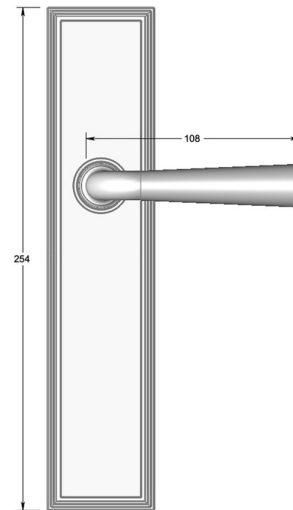

Tapered lever handle on long backplate

Product image

Dimensions drawing (DIM)

Reference

FL205 TB04 PRG

Material

Brass

Finish

Trad polished rose gold

Backplate

TB04

Description

Solid cast handle
 Concealed fixing
 High performance bearing
 Supplied with fixings for timber
 Available with various backplates and roses