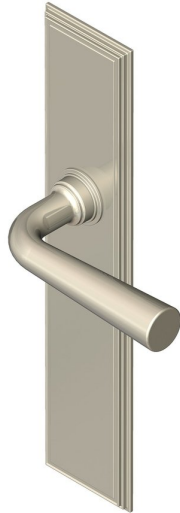

## Tapered lever handle on long backplate

Product image

Dimensions drawing (DIM)

**Reference**

FL205 TB04 PNI

**Material**

Brass

**Finish**

Trad polished nickel

**Backplate**

TB04

**Description**

Solid cast handle  
 Concealed fixing  
 High performance bearing  
 Supplied with fixings for timber  
 Available with various backplates and roses