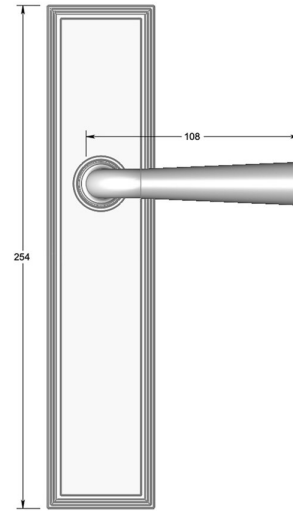

## Tapered lever handle on long backplate

Product image

Dimensions drawing (DIM)

**Reference**

FL205 TB04 PNI

**Material**

Brass

**Finish**

Trad polished nickel

**Backplate**

TB04

**Description**

Solid cast handle  
 Concealed fixing  
 High performance bearing  
 Supplied with fixings for timber  
 Available with various backplates and roses