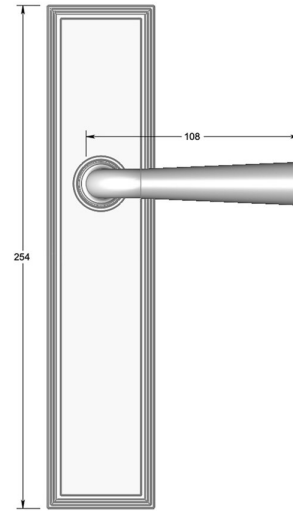

Tapered lever handle on long backplate

Product image

Dimensions drawing (DIM)

Reference

FL205 TB04 PCU

Material

Brass

Finish

Trad polished copper

Backplate

TB04

Description

Solid cast handle
 Concealed fixing
 High performance bearing
 Supplied with fixings for timber
 Available with various backplates and roses