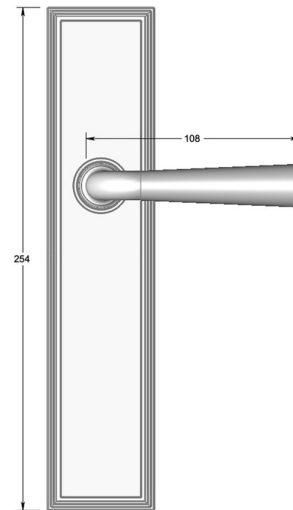

## Tapered lever handle on long backplate

Product image

Dimensions drawing (DIM)

**Reference**

FL205 TB04 PB

**Material**

Brass

**Finish**

Trad polished brass

**Backplate**

TB04

**Description**

Solid cast handle  
 Concealed fixing  
 High performance bearing  
 Supplied with fixings for timber  
 Available with various backplates and roses