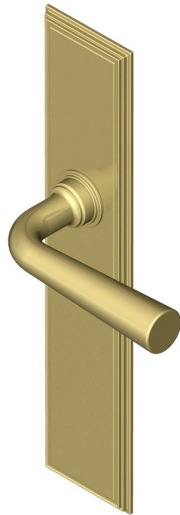

## Tapered lever handle on long backplate

Product image

Dimensions drawing (DIM)

**Reference**

FL205 TB04 PB

**Material**

Brass

**Finish**

Trad polished brass

**Backplate**

TB04

**Description**

Solid cast handle  
 Concealed fixing  
 High performance bearing  
 Supplied with fixings for timber  
 Available with various backplates and roses