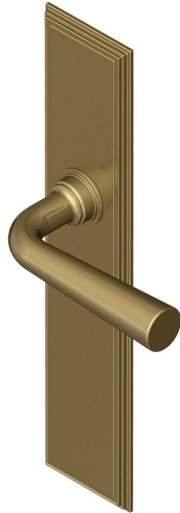

## Tapered lever handle on long backplate

Product image

Dimensions drawing (DIM)

**Reference**

FL205 TB04 ABR

**Finish**

Trad antique brass

**Material**

Brass

**Backplate**

TB04

**Description**

Solid cast handle  
 Concealed fixing  
 High performance bearing  
 Supplied with fixings for timber  
 Available with various backplates and roses