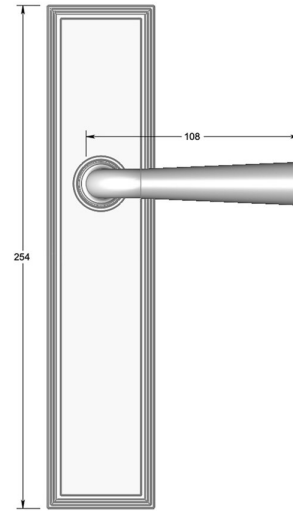

## Tapered lever handle on long backplate

Product image

Dimensions drawing (DIM)

**Reference**

FL205 TB04 ABR

**Finish**

Trad antique brass

**Material**

Brass

**Backplate**

TB04

**Description**

Solid cast handle  
 Concealed fixing  
 High performance bearing  
 Supplied with fixings for timber  
 Available with various backplates and roses