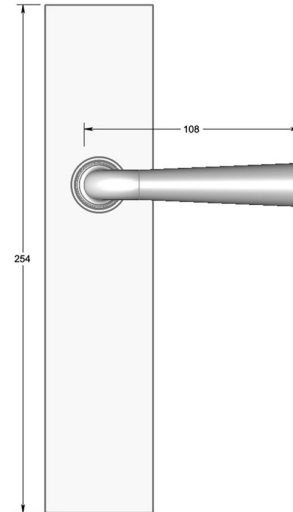

Tapered lever handle on long backplate

Product image

Dimensions drawing (DIM)

Reference

FL205 TB01 SBKNI

Material

Brass

Finish

Trad Black Nickel

Backplate

TB01

Description

Solid cast handle
 Concealed fixing
 High performance bearing
 Supplied with fixings for timber
 Available with various backplates and roses