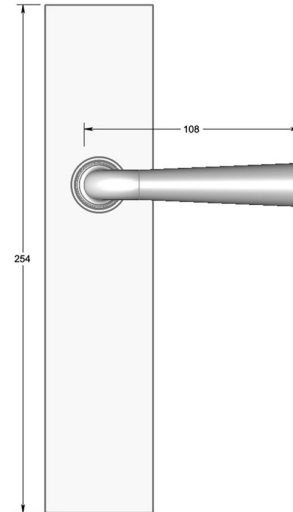

Tapered lever handle on long backplate

Product image

Dimensions drawing (DIM)

Reference

FL205 TB01 PC

Material

Brass

Finish

Trad polished chrome

Backplate

TB01

Description

Solid cast handle
 Concealed fixing
 High performance bearing
 Supplied with fixings for timber
 Available with various backplates and roses