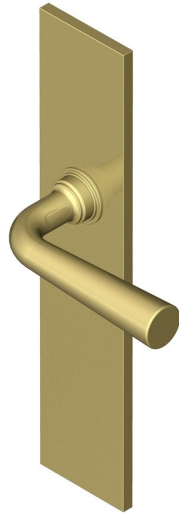

Tapered lever handle on long backplate

Product image

Dimensions drawing (DIM)

Reference

FL205 TB01 PB

Material

Brass

Finish

Trad polished brass

Backplate

TB01

Description

Solid cast handle
 Concealed fixing
 High performance bearing
 Supplied with fixings for timber
 Available with various backplates and roses