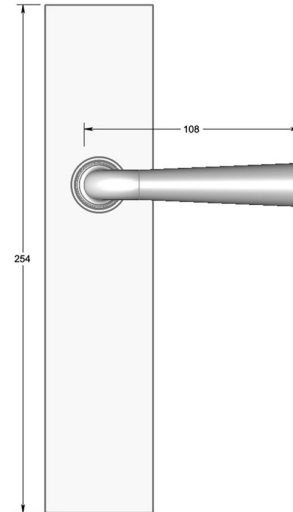

Tapered lever handle on long backplate

Product image

Dimensions drawing (DIM)

Reference

FL205 TB01 PB

Material

Brass

Finish

Trad polished brass

Backplate

TB01

Description

Solid cast handle
 Concealed fixing
 High performance bearing
 Supplied with fixings for timber
 Available with various backplates and roses