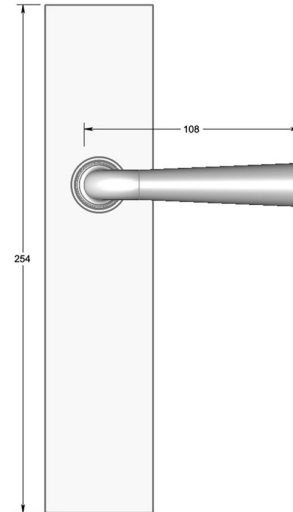

Tapered lever handle on long backplate

Product image

Dimensions drawing (DIM)

Reference

FL205 TB01 DBZ

Finish

Trad dark bronze

Material

Brass

Backplate

TB01

Description

Solid cast handle
 Concealed fixing
 High performance bearing
 Supplied with fixings for timber
 Available with various backplates and roses