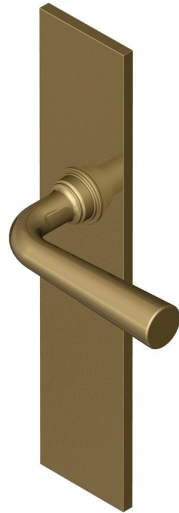

Tapered lever handle on long backplate

Product image

Dimensions drawing (DIM)

Reference

FL205 TB01 ABR

Material

Brass

Finish

Trad antique brass

Backplate

TB01

Description

Solid cast handle
 Concealed fixing
 High performance bearing
 Supplied with fixings for timber
 Available with various backplates and roses