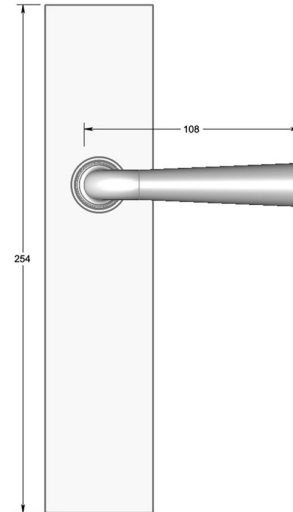

Tapered lever handle on long backplate

Product image

Dimensions drawing (DIM)

Reference

FL205 TB01 ABR

Material

Brass

Finish

Trad antique brass

Backplate

TB01

Description

Solid cast handle
 Concealed fixing
 High performance bearing
 Supplied with fixings for timber
 Available with various backplates and roses