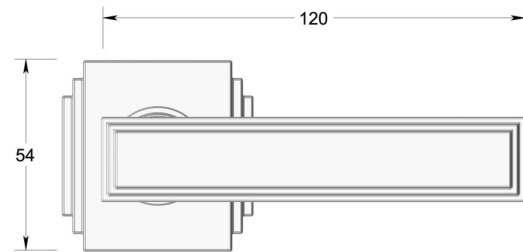

## Stepped Deco lever handle on Square rose

Product image

Dimensions drawing (DIM)

**Reference**

FL204 TR22 SNI

**Finish**

Trad satin nickel

**Material**

Brass

**Backplate**

TR22

**Description**

Solid cast handle  
 Concealed fixing  
 High performance bearing  
 Supplied with fixings for timber  
 Available with various backplates and roses