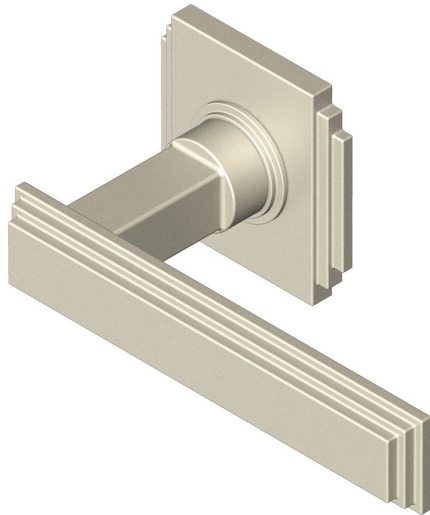

## Stepped Deco lever handle on Square rose

Product image

Dimensions drawing (DIM)

**Reference**

FL204 TR22 SNI

**Finish**

Trad satin nickel

**Material**

Brass

**Backplate**

TR22

**Description**

Solid cast handle  
 Concealed fixing  
 High performance bearing  
 Supplied with fixings for timber  
 Available with various backplates and roses