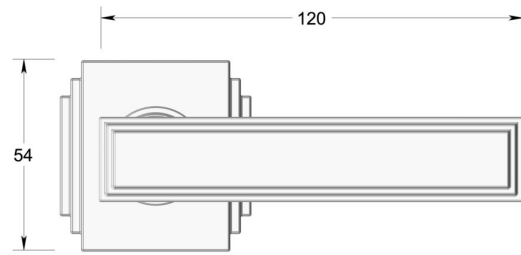

Stepped Deco lever handle on Square rose

Product image

Dimensions drawing (DIM)

Reference

FL204 TR22 EBZ

Material

Brass

Finish

Trad ebony bronze

Backplate

TR22

Description

- Solid cast handle
- Concealed fixing
- High performance bearing
- Supplied with fixings for timber
- Available with various backplates and roses