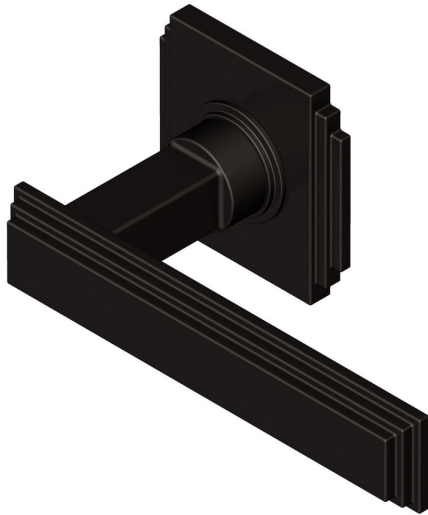

Stepped Deco lever handle on Square rose

Product image

Dimensions drawing (DIM)

Reference

FL204 TR22 EBZ

Material

Brass

Finish

Trad ebony bronze

Backplate

TR22

Description

- Solid cast handle
- Concealed fixing
- High performance bearing
- Supplied with fixings for timber
- Available with various backplates and roses