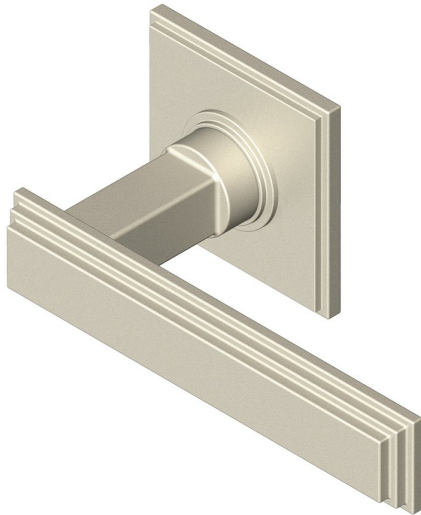

Stepped Deco lever handle on Square rose

Product image

Dimensions drawing (DIM)

Reference

FL204 TR19 SNI

Finish

Trad satin nickel

Material

Brass

Backplate

TR19

Description

Solid cast handle
 Concealed fixing
 High performance bearing
 Supplied with fixings for timber
 Available with various backplates and roses