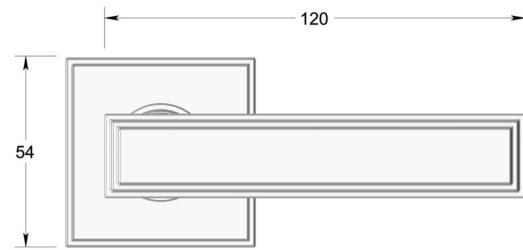

Stepped Deco lever handle on Square rose

Product image

Dimensions drawing (DIM)

Reference

FL204 TR19 SNI

Finish

Trad satin nickel

Material

Brass

Backplate

TR19

Description

Solid cast handle
 Concealed fixing
 High performance bearing
 Supplied with fixings for timber
 Available with various backplates and roses