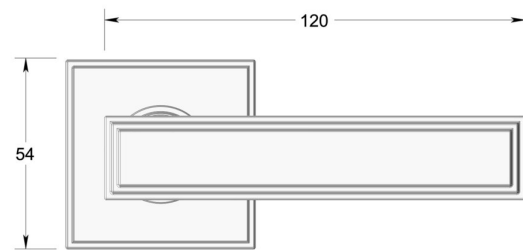

Stepped Deco lever handle on Square rose

Product image

Dimensions drawing (DIM)

Reference

FL204 TR19 SBKNI

Material

Brass

Finish

Trad Black Nickel

Backplate

TR19

Description

Solid cast handle
 Concealed fixing
 High performance bearing
 Supplied with fixings for timber
 Available with various backplates and roses