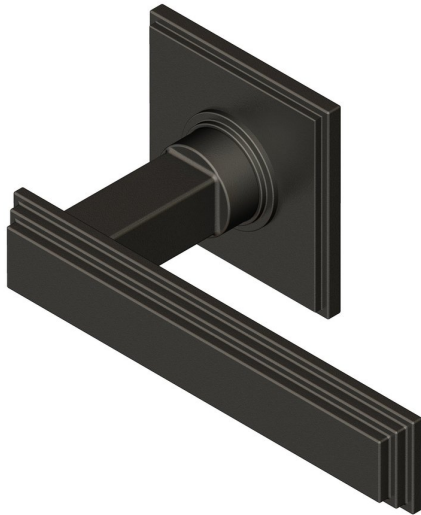

Stepped Deco lever handle on Square rose

Product image

Dimensions drawing (DIM)

Reference

FL204 TR19 SBKNI

Material

Brass

Finish

Trad Black Nickel

Backplate

TR19

Description

Solid cast handle
 Concealed fixing
 High performance bearing
 Supplied with fixings for timber
 Available with various backplates and roses