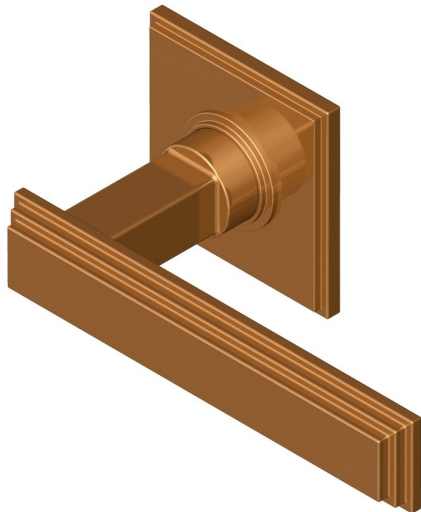

Stepped Deco lever handle on Square rose

Product image

Dimensions drawing (DIM)

Reference

FL204 TR19 PCU

Material

Brass

Finish

Trad polished copper

Backplate

TR19

Description

Solid cast handle
 Concealed fixing
 High performance bearing
 Supplied with fixings for timber
 Available with various backplates and roses