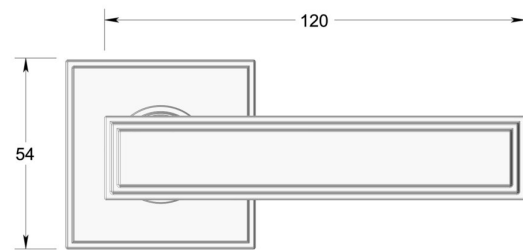

Stepped Deco lever handle on Square rose

Product image

Dimensions drawing (DIM)

Reference

FL204 TR19 PCU

Material

Brass

Finish

Trad polished copper

Backplate

TR19

Description

Solid cast handle
 Concealed fixing
 High performance bearing
 Supplied with fixings for timber
 Available with various backplates and roses