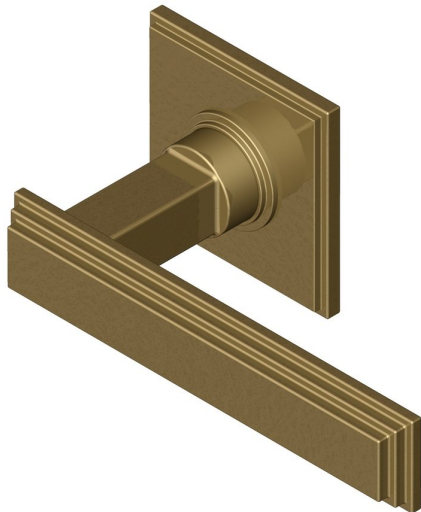

Stepped Deco lever handle on Square rose

Product image

Dimensions drawing (DIM)

Reference

FL204 TR19 ABR

Material

Brass

Finish

Trad antique brass

Backplate

TR19

Description

Solid cast handle
 Concealed fixing
 High performance bearing
 Supplied with fixings for timber
 Available with various backplates and roses