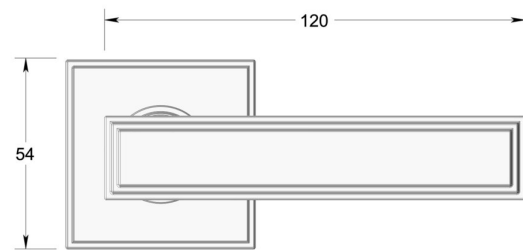

Stepped Deco lever handle on Square rose

Product image

Dimensions drawing (DIM)

Reference

FL204 TR19 ABR

Material

Brass

Finish

Trad antique brass

Backplate

TR19

Description

Solid cast handle
 Concealed fixing
 High performance bearing
 Supplied with fixings for timber
 Available with various backplates and roses