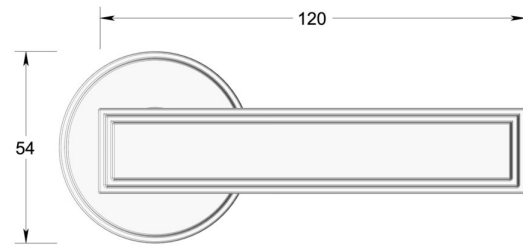

## Stepped Deco lever handle on round rose

Product image

Dimensions drawing (DIM)

**Reference**

FL204 TR06 SNI

**Material**

Brass

**Finish**

Trad satin nickel

**Backplate**

TR06

**Description**

Solid cast handle  
 Concealed fixing  
 High performance bearing  
 Supplied with fixings for timber  
 Available with various backplates and roses