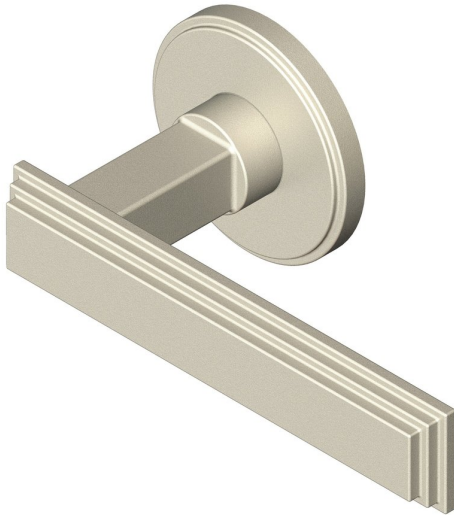

## Stepped Deco lever handle on round rose

Product image

Dimensions drawing (DIM)

**Reference**

FL204 TR06 SNI

**Material**

Brass

**Finish**

Trad satin nickel

**Backplate**

TR06

**Description**

Solid cast handle  
 Concealed fixing  
 High performance bearing  
 Supplied with fixings for timber  
 Available with various backplates and roses