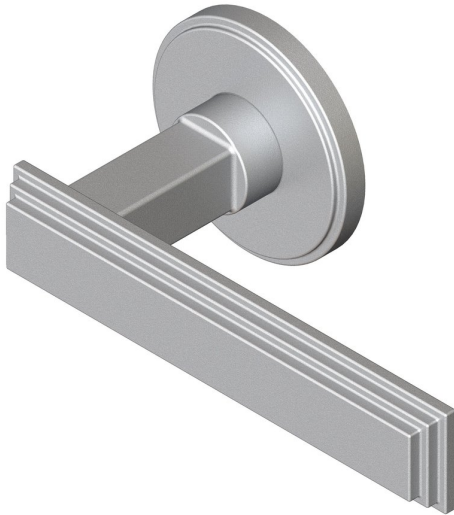

Stepped Deco lever handle on round rose

Product image

Dimensions drawing (DIM)

Reference

FL204 TR06 SC

Material

Brass

Finish

Trad satin chrome

Backplate

TR06

Description

Solid cast handle
 Concealed fixing
 High performance bearing
 Supplied with fixings for timber
 Available with various backplates and roses