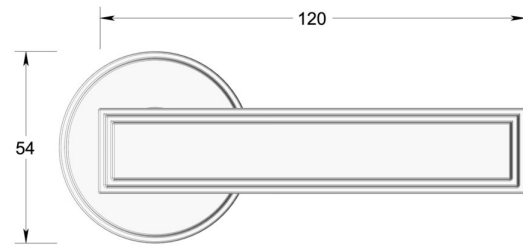

Stepped Deco lever handle on round rose

Product image

Dimensions drawing (DIM)

Reference

FL204 TR06 SC

Material

Brass

Finish

Trad satin chrome

Backplate

TR06

Description

Solid cast handle
 Concealed fixing
 High performance bearing
 Supplied with fixings for timber
 Available with various backplates and roses