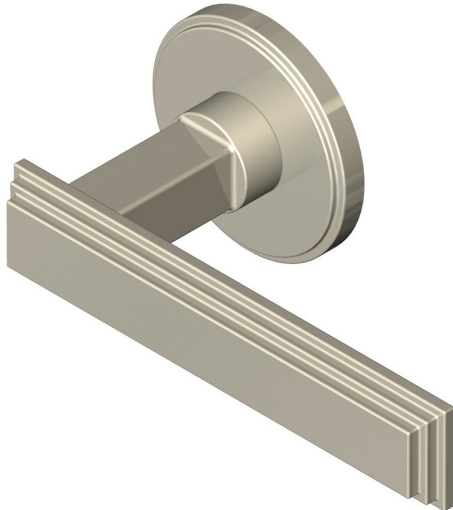

Stepped Deco lever handle on round rose

Product image

Dimensions drawing (DIM)

Reference

FL204 TR06 PNI

Material

Brass

Finish

Trad polished nickel

Backplate

TR06

Description

Solid cast handle
 Concealed fixing
 High performance bearing
 Supplied with fixings for timber
 Available with various backplates and roses