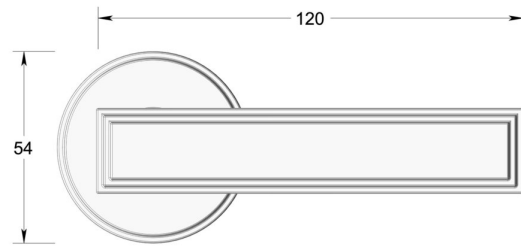

Stepped Deco lever handle on round rose

Product image

Dimensions drawing (DIM)

Reference

FL204 TR06 PNI

Material

Brass

Finish

Trad polished nickel

Backplate

TR06

Description

Solid cast handle
 Concealed fixing
 High performance bearing
 Supplied with fixings for timber
 Available with various backplates and roses