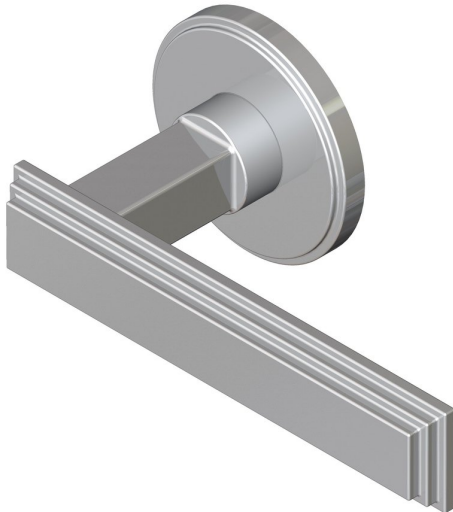

## Stepped Deco lever handle on round rose

Product image

Dimensions drawing (DIM)

**Reference**

FL204 TR06 PC

**Material**

Brass

**Finish**

Trad polished chrome

**Backplate**

TR06

**Description**

Solid cast handle  
 Concealed fixing  
 High performance bearing  
 Supplied with fixings for timber  
 Available with various backplates and roses