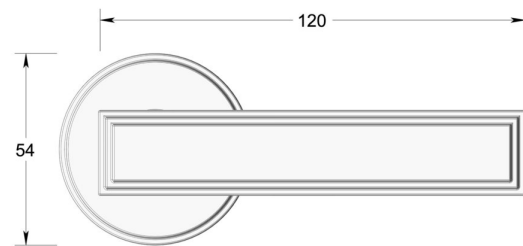

## Stepped Deco lever handle on round rose

Product image

Dimensions drawing (DIM)

**Reference**

FL204 TR06 PC

**Material**

Brass

**Finish**

Trad polished chrome

**Backplate**

TR06

**Description**

Solid cast handle  
 Concealed fixing  
 High performance bearing  
 Supplied with fixings for timber  
 Available with various backplates and roses