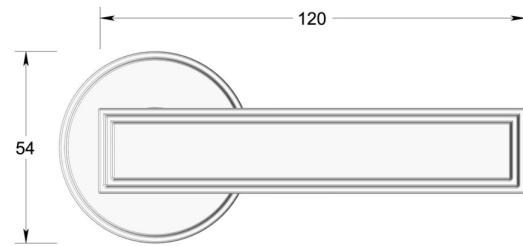

## Stepped Deco lever handle on round rose

Product image

Dimensions drawing (DIM)

**Reference**

FL204 TR06 PC

**Material**

Brass

**Finish**

Trad polished chrome

**Backplate**

TR06

**Description**

Solid cast handle  
 Concealed fixing  
 High performance bearing  
 Supplied with fixings for timber  
 Available with various backplates and roses