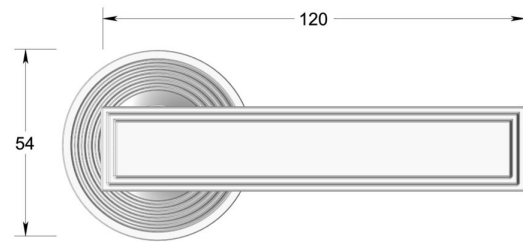

## Stepped Deco lever handle on round rose

Product image

Dimensions drawing (DIM)

**Reference**

FL204 TR02 SCU

**Finish**

Trad satin copper

**Material**

Brass

**Backplate**

TR02

**Description**

Solid cast handle  
 Concealed fixing  
 High performance bearing  
 Supplied with fixings for timber  
 Available with various backplates and roses