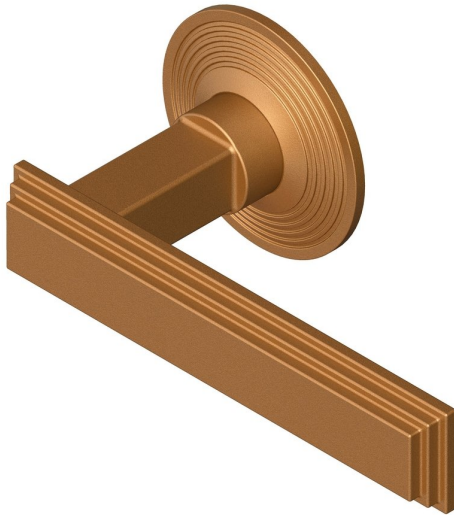

## Stepped Deco lever handle on round rose

Product image

Dimensions drawing (DIM)

**Reference**

FL204 TR02 SCU

**Finish**

Trad satin copper

**Material**

Brass

**Backplate**

TR02

**Description**

Solid cast handle  
 Concealed fixing  
 High performance bearing  
 Supplied with fixings for timber  
 Available with various backplates and roses