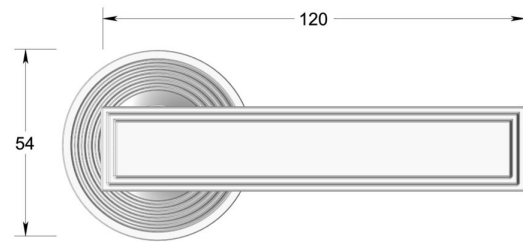

## Stepped Deco lever handle on round rose

Product image

Dimensions drawing (DIM)

**Reference**

FL204 TR02 SBKNI

**Material**

Brass

**Finish**

Trad Black Nickel

**Backplate**

TR02

**Description**

Solid cast handle  
 Concealed fixing  
 High performance bearing  
 Supplied with fixings for timber  
 Available with various backplates and roses