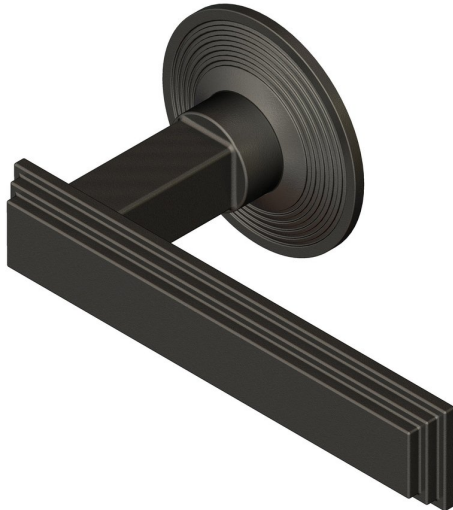

## Stepped Deco lever handle on round rose

Product image

Dimensions drawing (DIM)

**Reference**

FL204 TR02 SBKNI

**Material**

Brass

**Finish**

Trad Black Nickel

**Backplate**

TR02

**Description**

Solid cast handle  
 Concealed fixing  
 High performance bearing  
 Supplied with fixings for timber  
 Available with various backplates and roses