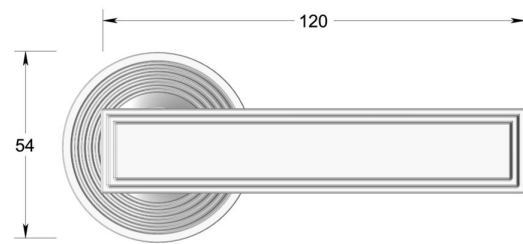

Stepped Deco lever handle on round rose

Product image

Dimensions drawing (DIM)

Reference

FL204 TR02 PNI

Material

Brass

Finish

Trad polished nickel

Backplate

TR02

Description

Solid cast handle
 Concealed fixing
 High performance bearing
 Supplied with fixings for timber
 Available with various backplates and roses