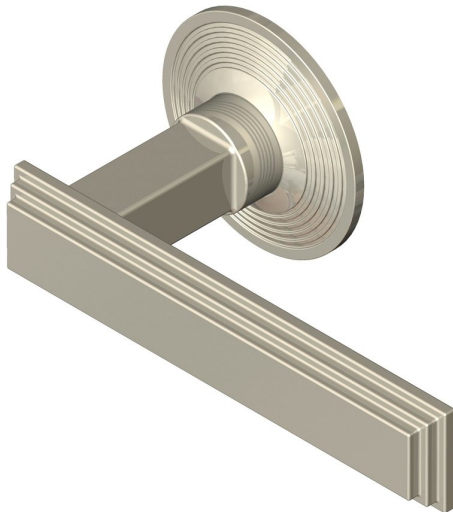

Stepped Deco lever handle on round rose

Product image

Dimensions drawing (DIM)

Reference

FL204 TR02 PNI

Material

Brass

Finish

Trad polished nickel

Backplate

TR02

Description

Solid cast handle
 Concealed fixing
 High performance bearing
 Supplied with fixings for timber
 Available with various backplates and roses