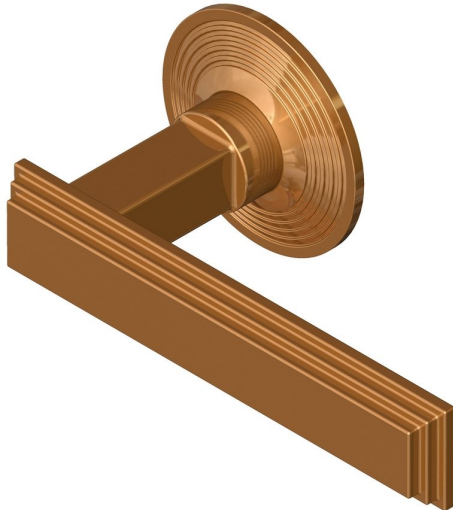

## Stepped Deco lever handle on round rose

Product image

Dimensions drawing (DIM)

**Reference**

FL204 TR02 PCU

**Material**

Brass

**Finish**

Trad polished copper

**Backplate**

TR02

**Description**

Solid cast handle  
 Concealed fixing  
 High performance bearing  
 Supplied with fixings for timber  
 Available with various backplates and roses