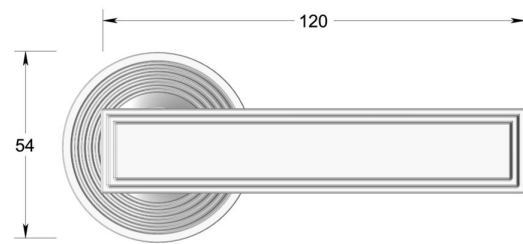

Stepped Deco lever handle on round rose

Product image

Dimensions drawing (DIM)

Reference

FL204 TR02 PCU

Material

Brass

Finish

Trad polished copper

Backplate

TR02

Description

Solid cast handle
 Concealed fixing
 High performance bearing
 Supplied with fixings for timber
 Available with various backplates and roses