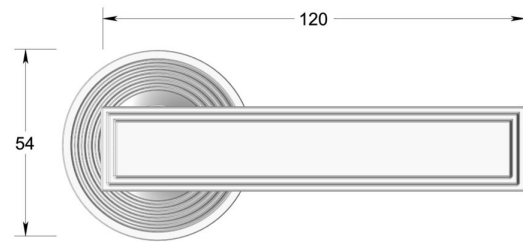

## Stepped Deco lever handle on round rose

Product image

Dimensions drawing (DIM)

**Reference**

FL204 TR02 PCU

**Material**

Brass

**Finish**

Trad polished copper

**Backplate**

TR02

**Description**

Solid cast handle  
 Concealed fixing  
 High performance bearing  
 Supplied with fixings for timber  
 Available with various backplates and roses