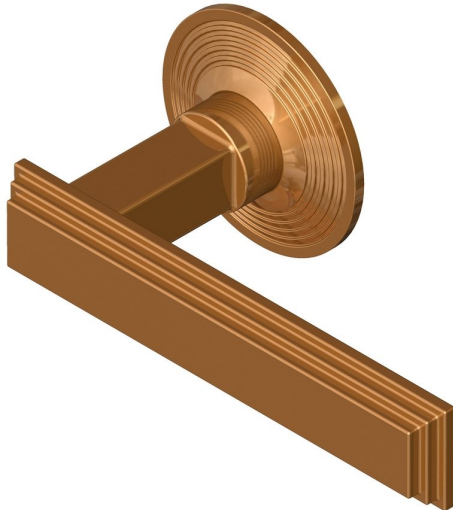

Stepped Deco lever handle on round rose

Product image

Dimensions drawing (DIM)

Reference

FL204 TR02 PCU

Material

Brass

Finish

Trad polished copper

Backplate

TR02

Description

Solid cast handle
 Concealed fixing
 High performance bearing
 Supplied with fixings for timber
 Available with various backplates and roses