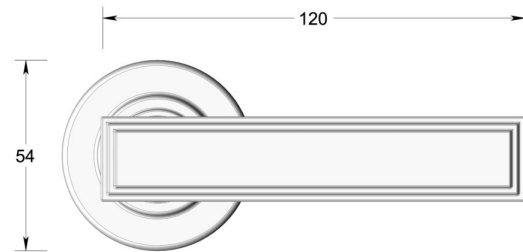

Stepped Deco lever handle on round rose

Product image

Dimensions drawing (DIM)

Reference

FL204 TR01 SNI

Material

Brass

Finish

Trad satin nickel

Backplate

TR01

Description

Solid cast handle
 Concealed fixing
 High performance bearing
 Supplied with fixings for timber
 Available with various backplates and roses