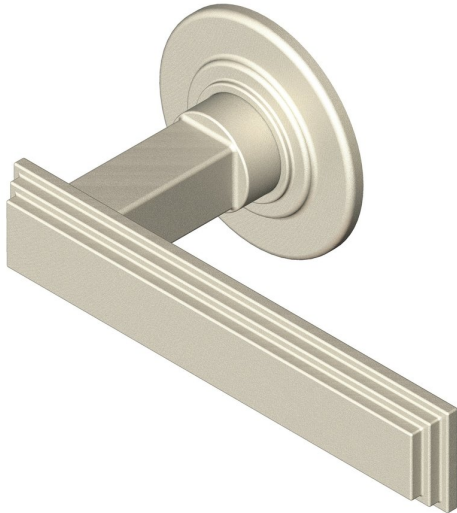

Stepped Deco lever handle on round rose

Product image

Dimensions drawing (DIM)

Reference

FL204 TR01 SNI

Material

Brass

Finish

Trad satin nickel

Backplate

TR01

Description

Solid cast handle
 Concealed fixing
 High performance bearing
 Supplied with fixings for timber
 Available with various backplates and roses