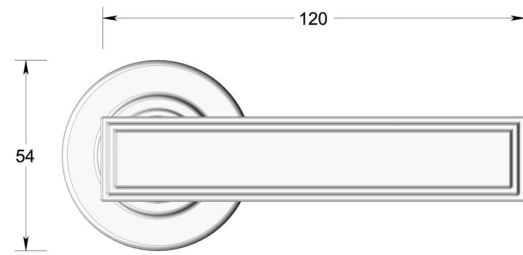

## Stepped Deco lever handle on round rose

Product image

Dimensions drawing (DIM)

**Reference**

FL204 TR01 PNI

**Material**

Brass

**Finish**

Trad polished nickel

**Backplate**

TR01

**Description**

Solid cast handle  
 Concealed fixing  
 High performance bearing  
 Supplied with fixings for timber  
 Available with various backplates and roses