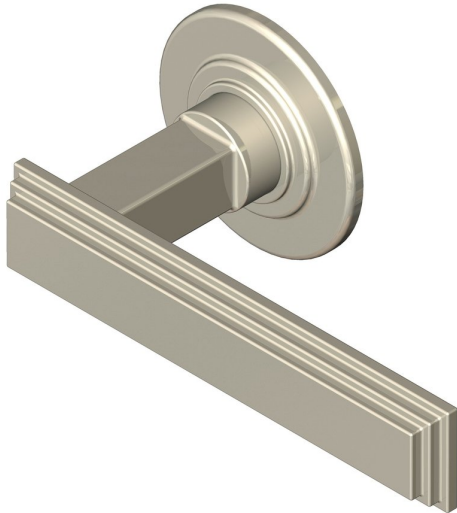

## Stepped Deco lever handle on round rose

Product image

Dimensions drawing (DIM)

**Reference**

FL204 TR01 PNI

**Material**

Brass

**Finish**

Trad polished nickel

**Backplate**

TR01

**Description**

Solid cast handle  
 Concealed fixing  
 High performance bearing  
 Supplied with fixings for timber  
 Available with various backplates and roses