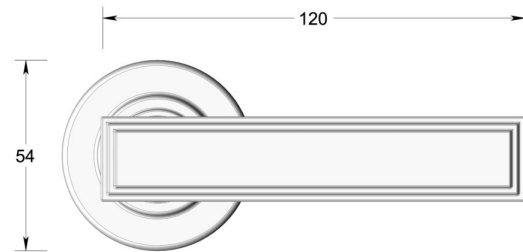

Stepped Deco lever handle on round rose

Product image

Dimensions drawing (DIM)

Reference

FL204 TR01 PC

Material

Brass

Finish

Trad polished chrome

Backplate

TR01

Description

Solid cast handle
 Concealed fixing
 High performance bearing
 Supplied with fixings for timber
 Available with various backplates and roses