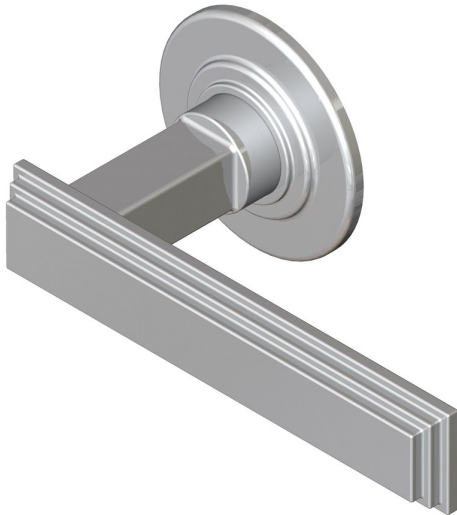

Stepped Deco lever handle on round rose

Product image

Dimensions drawing (DIM)

Reference

FL204 TR01 PC

Material

Brass

Finish

Trad polished chrome

Backplate

TR01

Description

Solid cast handle
 Concealed fixing
 High performance bearing
 Supplied with fixings for timber
 Available with various backplates and roses