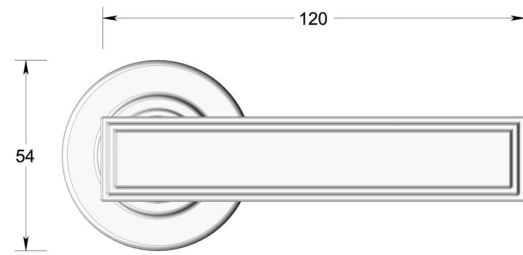

Stepped Deco lever handle on round rose

Product image

Dimensions drawing (DIM)

Reference

FL204 TR01 ABR

Material

Brass

Finish

Trad antique brass

Backplate

TR01

Description

Solid cast handle
 Concealed fixing
 High performance bearing
 Supplied with fixings for timber
 Available with various backplates and roses