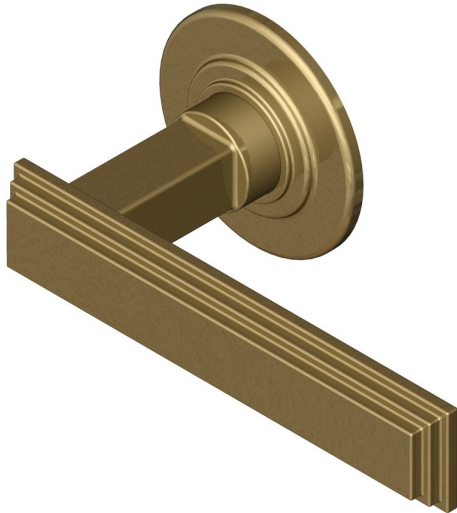

Stepped Deco lever handle on round rose

Product image

Dimensions drawing (DIM)

Reference

FL204 TR01 ABR

Material

Brass

Finish

Trad antique brass

Backplate

TR01

Description

Solid cast handle
 Concealed fixing
 High performance bearing
 Supplied with fixings for timber
 Available with various backplates and roses