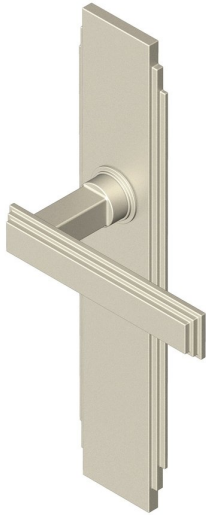

## Stepped Deco lever handle on long backplate

Product image

Dimensions drawing (DIM)

**Reference**

FL204 TB05 SNI

**Finish**

Trad satin nickel

**Material**

Brass

**Backplate**

TB05

**Description**

Solid cast handle  
 Concealed fixing  
 High performance bearing  
 Supplied with fixings for timber  
 Available with various backplates and roses