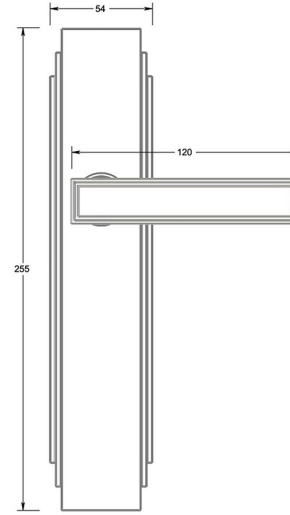

## Stepped Deco lever handle on long backplate

Product image

Dimensions drawing (DIM)

**Reference**

FL204 TB05 SNI

**Finish**

Trad satin nickel

**Material**

Brass

**Backplate**

TB05

**Description**

Solid cast handle  
 Concealed fixing  
 High performance bearing  
 Supplied with fixings for timber  
 Available with various backplates and roses