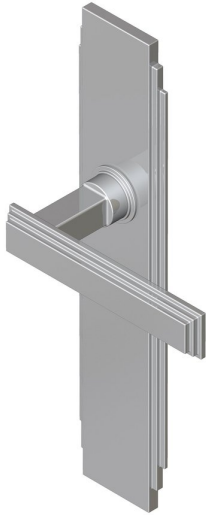

## Stepped Deco lever handle on long backplate

Product image

Dimensions drawing (DIM)

**Reference**

FL204 TB05 PC

**Material**

Brass

**Finish**

Trad polished chrome

**Backplate**

TB05

**Description**

Solid cast handle  
 Concealed fixing  
 High performance bearing  
 Supplied with fixings for timber  
 Available with various backplates and roses