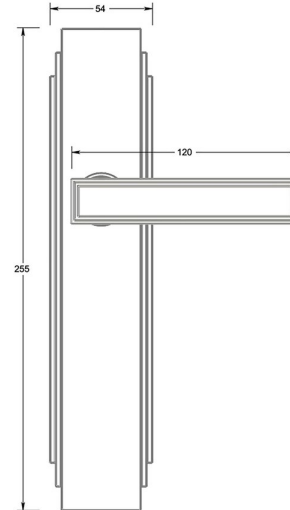

## Stepped Deco lever handle on long backplate

Product image

Dimensions drawing (DIM)

**Reference**

FL204 TB05 PC

**Material**

Brass

**Finish**

Trad polished chrome

**Backplate**

TB05

**Description**

Solid cast handle  
 Concealed fixing  
 High performance bearing  
 Supplied with fixings for timber  
 Available with various backplates and roses