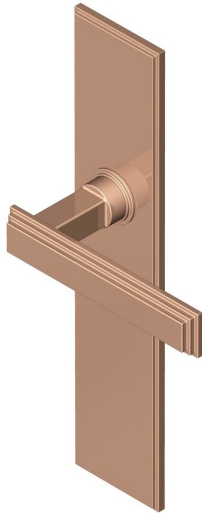

Stepped Deco lever handle on long backplate

Product image

Dimensions drawing (DIM)

Reference

FL204 TB03 PRG

Finish

Trad polished rose gold

Material

Brass

Backplate

TB03

Description

Solid cast handle
 Concealed fixing
 High performance bearing
 Supplied with fixings for timber
 Available with various backplates and roses