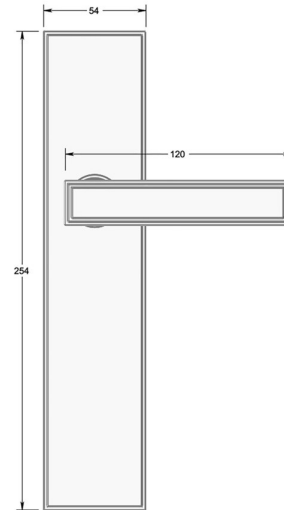

Stepped Deco lever handle on long backplate

Product image

Dimensions drawing (DIM)

Reference

FL204 TB03 PRG

Finish

Trad polished rose gold

Material

Brass

Backplate

TB03

Description

Solid cast handle
 Concealed fixing
 High performance bearing
 Supplied with fixings for timber
 Available with various backplates and roses