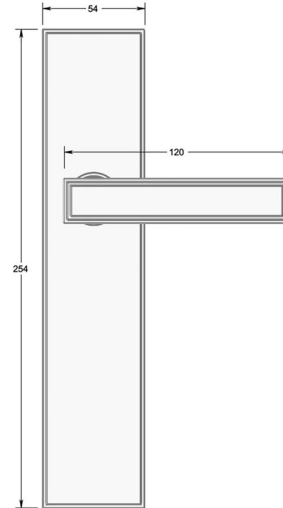

Stepped Deco lever handle on long backplate

Product image

Dimensions drawing (DIM)

Reference

FL204 TB03 PNI

Material

Brass

Finish

Trad polished nickel

Backplate

TB03

Description

Solid cast handle
 Concealed fixing
 High performance bearing
 Supplied with fixings for timber
 Available with various backplates and roses