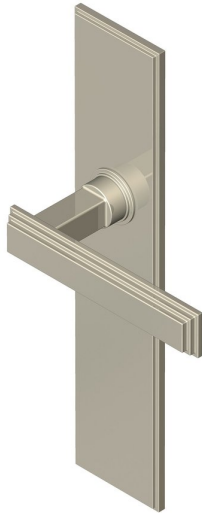

Stepped Deco lever handle on long backplate

Product image

Dimensions drawing (DIM)

Reference

FL204 TB03 PNI

Material

Brass

Finish

Trad polished nickel

Backplate

TB03

Description

Solid cast handle
 Concealed fixing
 High performance bearing
 Supplied with fixings for timber
 Available with various backplates and roses