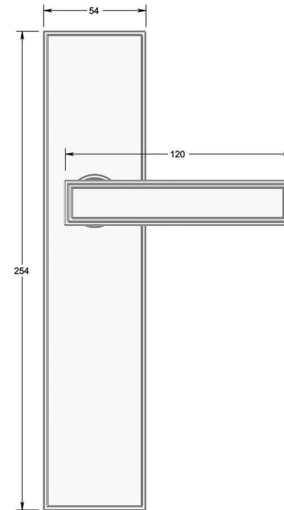

## Stepped Deco lever handle on long backplate

Product image

Dimensions drawing (DIM)

**Reference**

FL204 TB03 PCU

**Finish**

Trad polished copper

**Material**

Brass

**Backplate**

TB03

**Description**

Solid cast handle  
 Concealed fixing  
 High performance bearing  
 Supplied with fixings for timber  
 Available with various backplates and roses