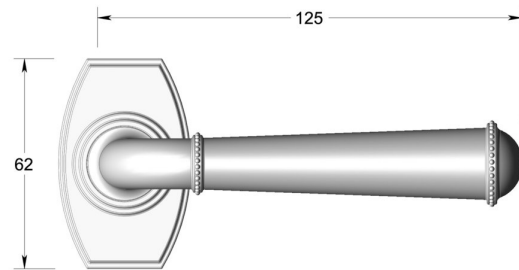

## Period lever handle on decorative rose

Product image

Dimensions drawing (DIM)

**Reference**

FL203 TR11 PBKNI

**Finish**

Trad polished black nickel

**Material**

Brass

**Backplate**

TR11

**Description**

- Solid cast handle
- Concealed fixing
- High performance bearing
- Supplied with fixings for timber