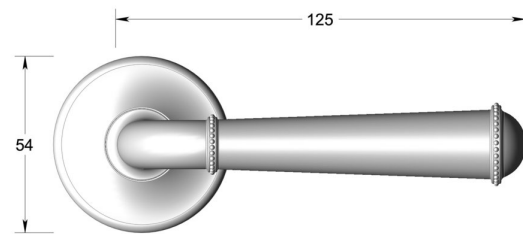

Period lever handle on round rose

Product image

Dimensions drawing (DIM)

Reference

FL203 TR04 SC

Finish

Trad satin chrome

Material

Brass

Backplate

TR04

Description

- Solid cast handle
- Concealed fixing
- High performance bearing
- Supplied with fixings for timber