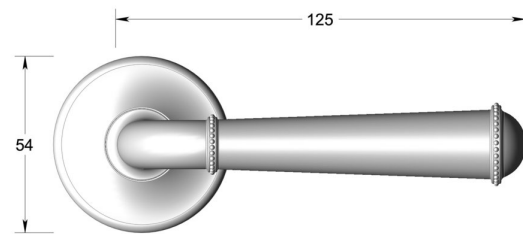

Period lever handle on round rose

Product image

Dimensions drawing (DIM)

Reference

FL203 TR04 SB

Finish

Trad satin brass

Material

Brass

Backplate

TR04

Description

- Solid cast handle
- Concealed fixing
- High performance bearing
- Supplied with fixings for timber